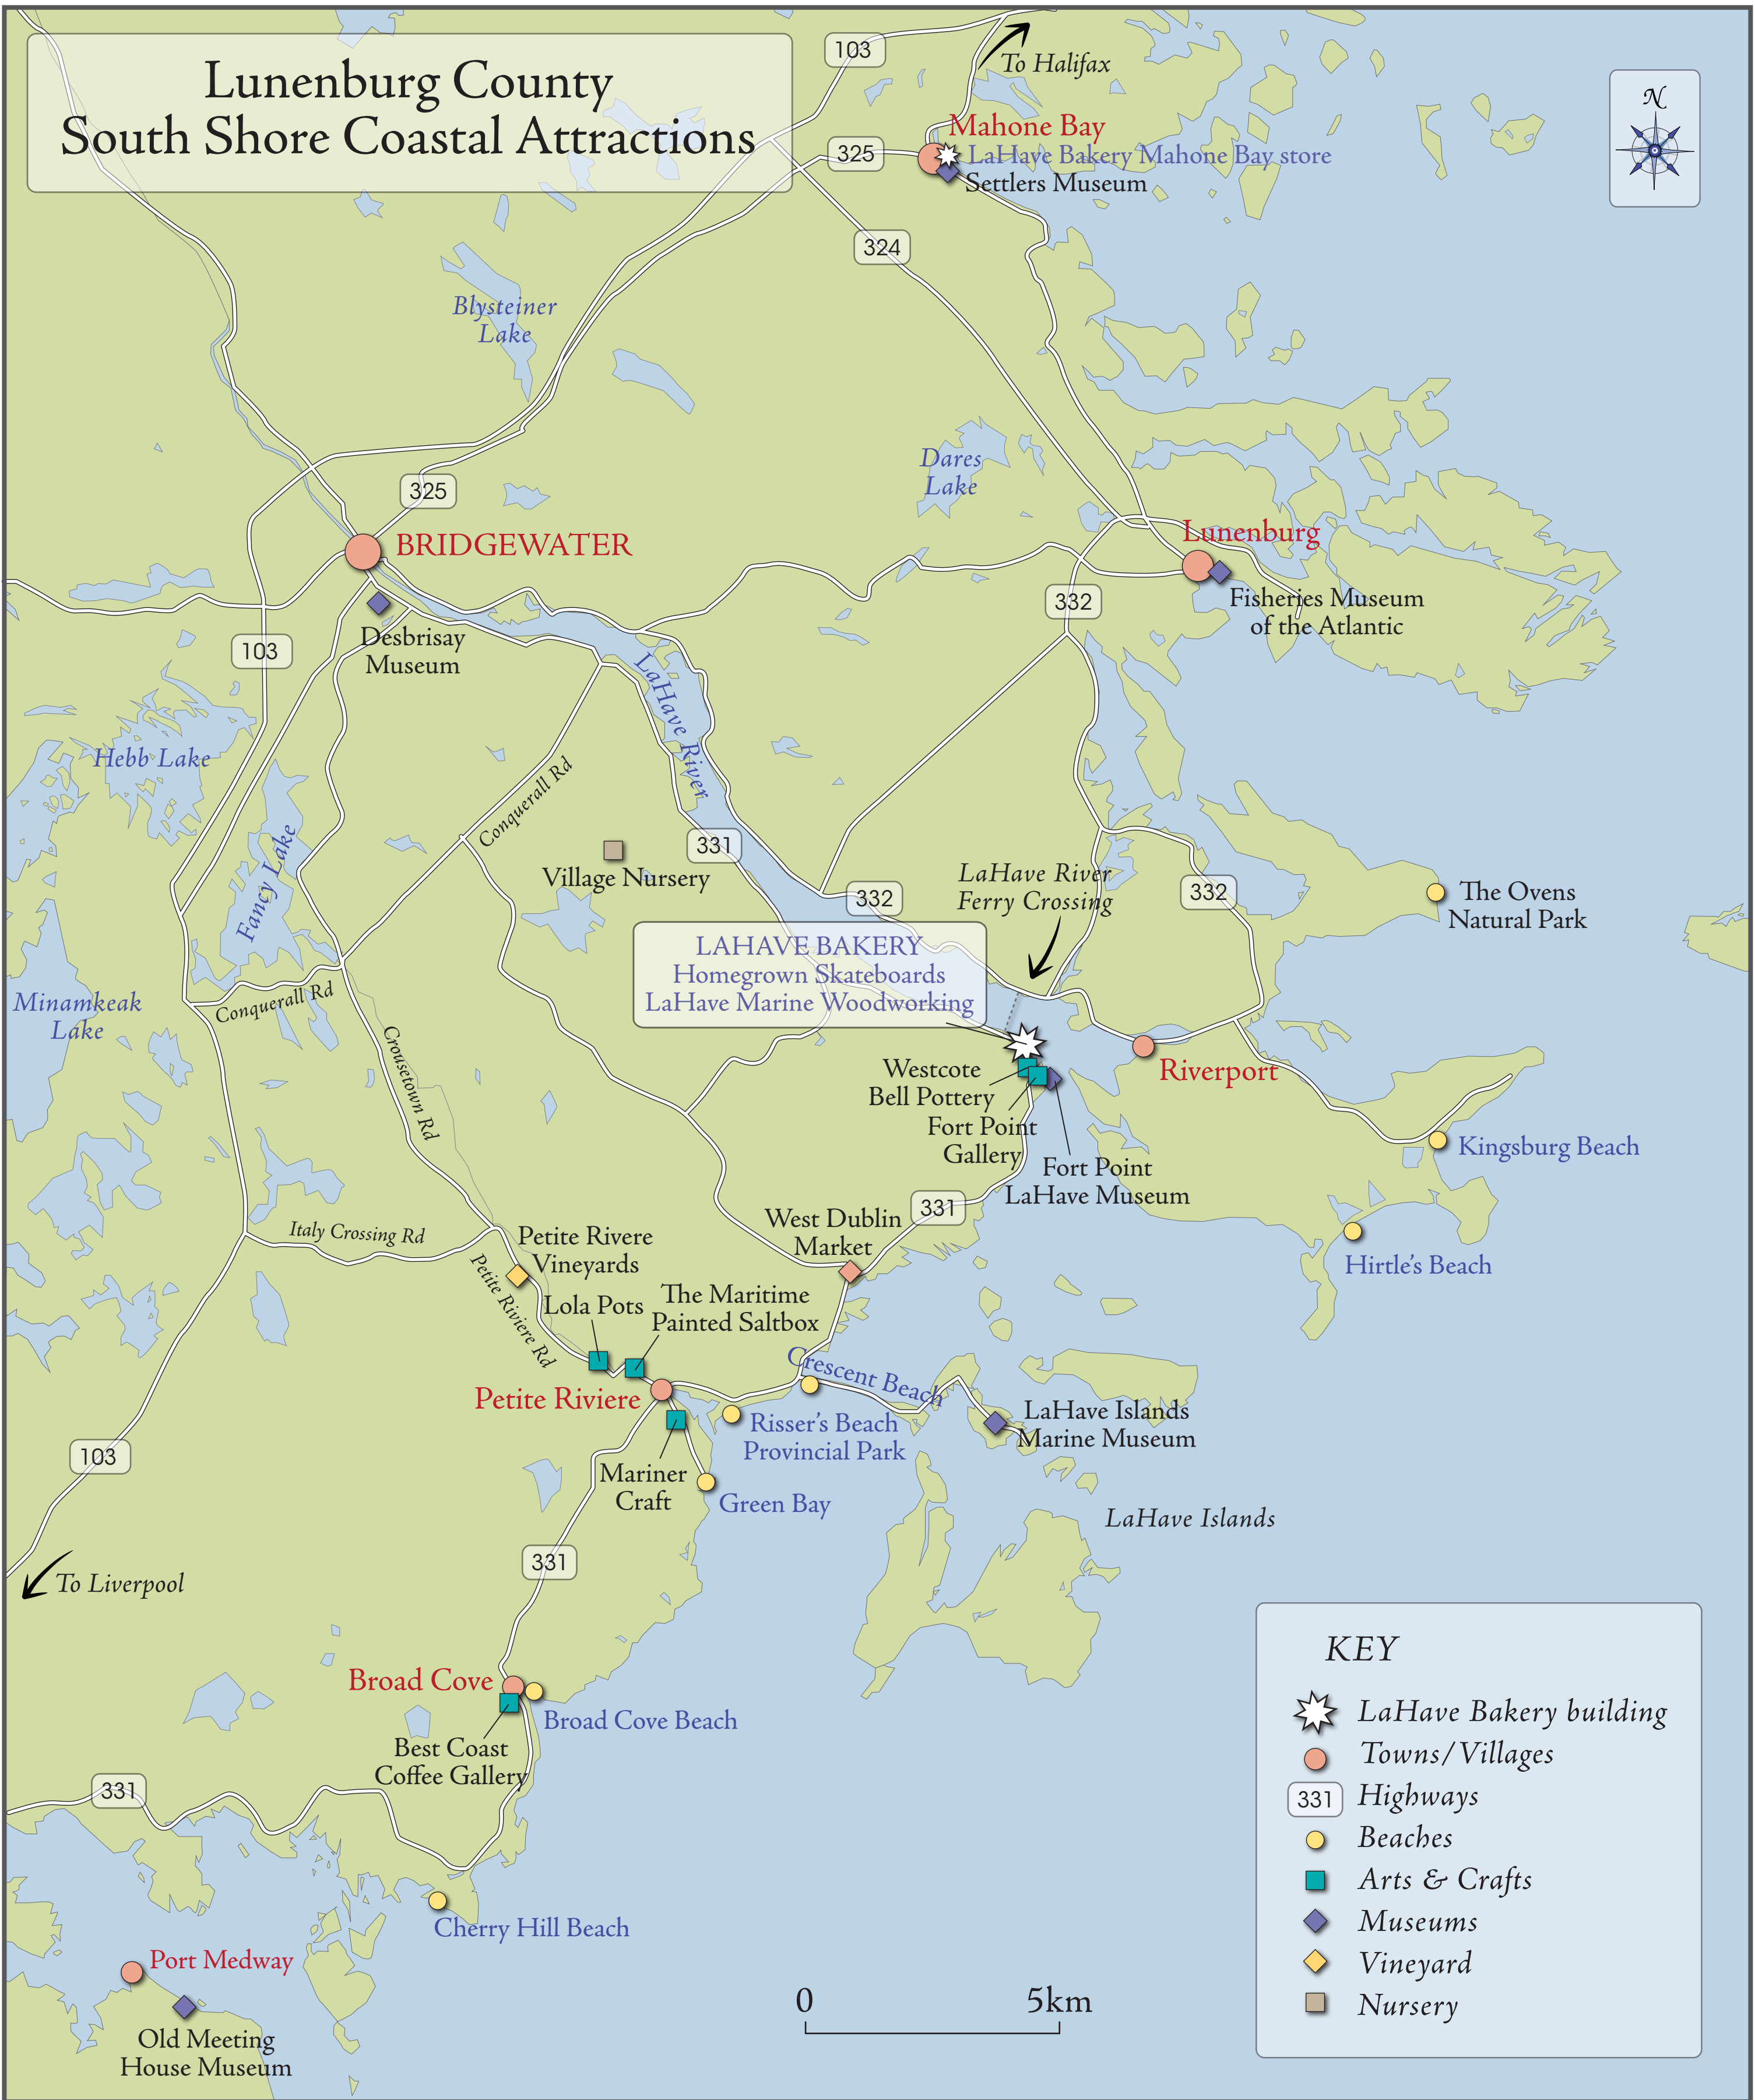

# Lunenburg County South Shore Coastal Attractions

## KEY

-  LaHave Bakery building
-  Towns/Villages
-  Highways
-  Beaches
-  Arts & Crafts
-  Museums
-  Vineyard
-  Nursery